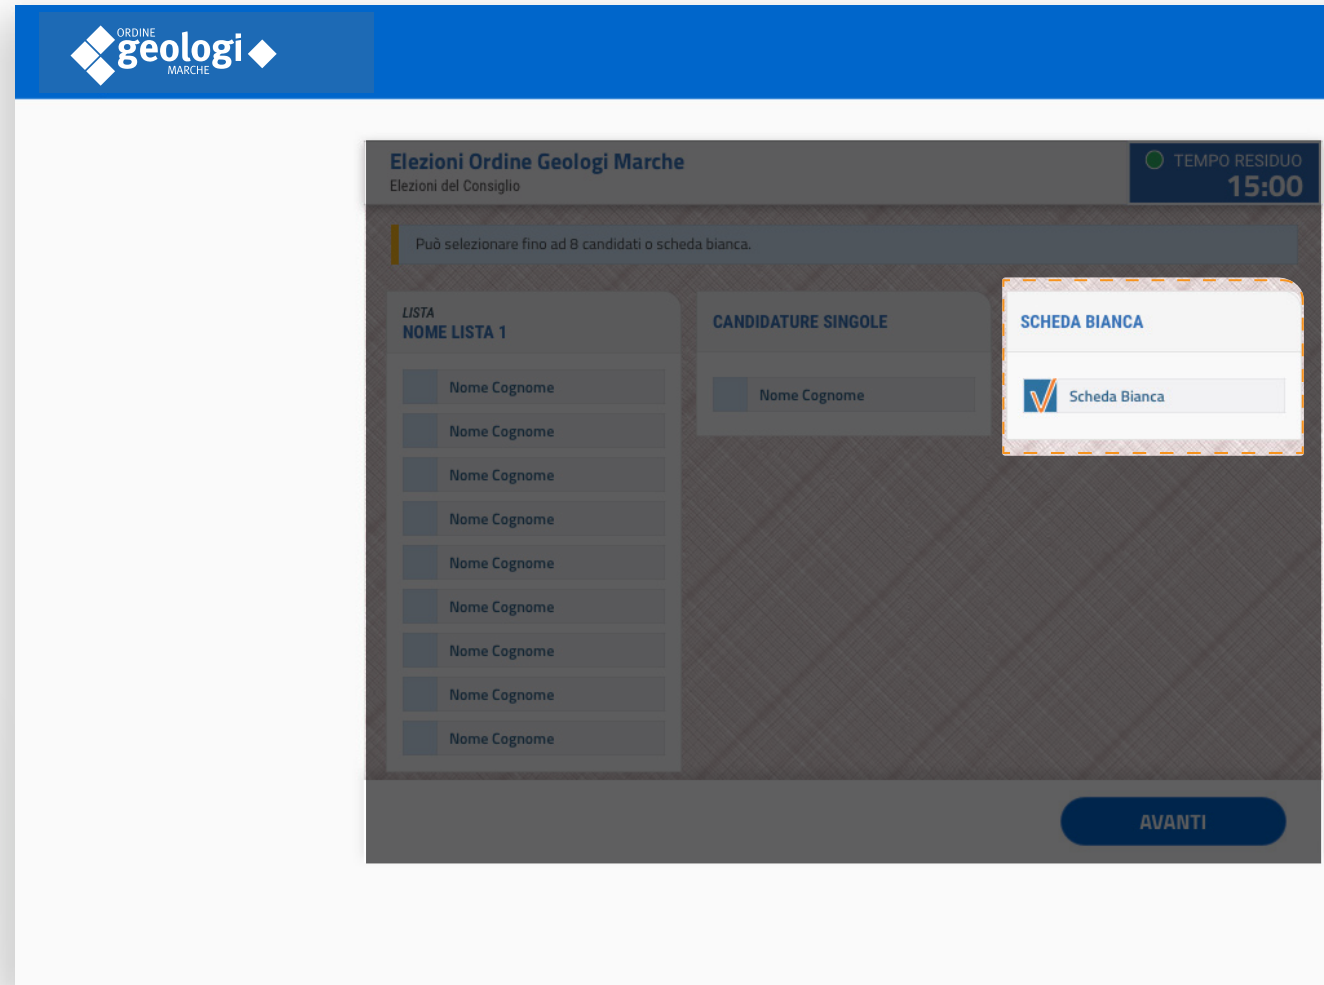

LA SCHEDA BIANCA

Sarà sempre possibile votare scheda bianca.

Il voto di scheda bianca è comunque utile al raggiungimento del quorum.