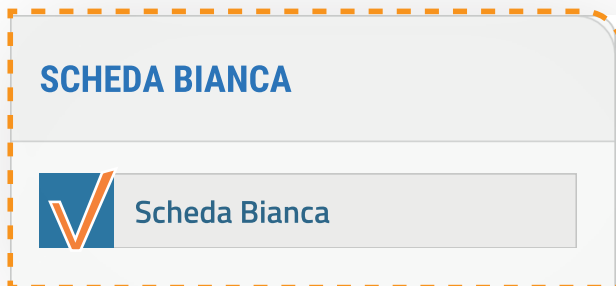

LA SCHEDA BIANCA

Sarà sempre possibile votare scheda bianca.

Il voto di scheda bianca è comunque utile al raggiungimento del quorum.